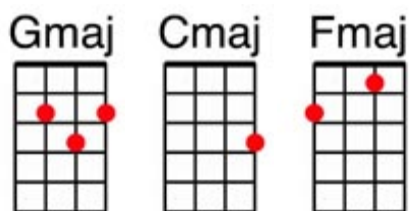

Red Red Wine – UB40

[G]Red red [C]wine [F][G], goes to my [C]head [F][G]
Makes me [C]forget that I [F][G]still love her so [F][G]

Red red [C]wine [F][G], it's up to [C]you [F][G]
All I can [C]do I've done[F][G] but memories won't go [F]
[G]Memories won't [C]go [F][G]

I have thought that in [C]time
[F]Thoughts of you would leave my [C]head
I was [G]wrong, now I [C]find
Just one [F]thing makes me [G]forget.

[G]Red red [C]wine [F][G]stay close to [C]me [F][G]
Don't let me [C]be alone [F][G]it's tearing a-[F]part
[G]My blue blue [C]heart [F][G]

I have thought that in [C]time
[F]Thoughts of you would leave my [C]head
I was [G]wrong, now I [C]find
Just one [F]thing makes me [G]forget.

[C][F][G][C][F][G]

[G]Red red [C]wine [F][G]stay close to [C]me [F][G]
Don't let me [C]be alone [F][G]it's tearing a-[F]part
[G]My blue blue [C]heart [F][G]

[C][F][G][C][F][G]

Bridgnorth Ukulele Band 2011