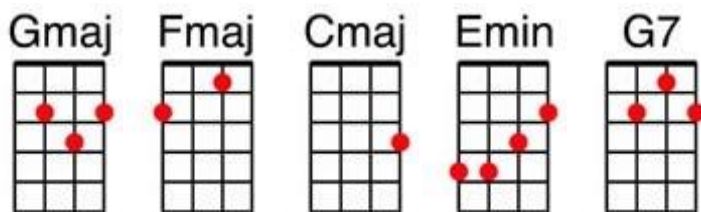

I Feel Fine – The Beatles –from Richard G's songbook [www.scorpex.net/uke](http://www.scorpex.net/uke)

Intro single strum on each (G)... (F)... (C)... (C)...

(C)Baby's good to me you know,  
She's happy as can be you know,  
She (G)said so

I'm in love with (F)her and I feel (C)fine

(C)Baby says she's mine you know,  
She tells me all the time you know,  
She (G)said so

I'm in love with (F)her and I feel (C)fine

(C)I'm so (Em)glad that (F)she's my little (G7)girl

(C)She's so (Em)glad, she's (F)telling all the (G7)world

That her (C)baby buys her things you know.

He buys her diamond rings you know,

She (G)said so

She's in love with (F)me and I feel (C)fine,

Break: (C) (C) (G) – (G) (F) (C) (C)

(C)Baby says she's mine you know,

She tells me all the time you know,

She (G)said so

I'm in love with (F)her and I feel (C)fine

(C)I'm so (Em)glad that (F)she's my little (G7)girl

(C)She's so (Em)glad, she's (F)telling all the (G7)world