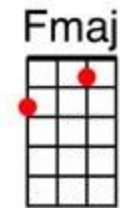

# Midnight Special - CCR

{single hits} (C\*) Well, you wake up in the (F\*) mornin'  
You hear the work bell (C\*) ring  
And they march you to the (G7\*) table  
You see the same old (C\*) thing (Cmaj7) (C7)  
Ain't no food upon the (F\*) table  
And no fork up in the (C\*) pan  
But you'd better not com-(G7\*) plain, boy  
You'll get in trouble with the (C\*) man (Cmaj7) (C7)

{strumming} Let the midnight (F) special, Shine the light on (C) me  
Let the midnight (G7) special, Shine the light on (C) me (Cmaj7) (C7)  
Let the midnight (F) special, Shine the light on (C) me  
Let the midnight (G7) special, Shine the ever-lovin' light on (C) me (Cmaj7)(C7)

Yonder come Miss (F) Rosie  
How in the world did you (C) know  
By the way she wears her (G7) apron  
And the clothes she (C) wore (Cmaj7) (C7)  
Umbrella on her (F) shoulder  
Piece of paper in her (C) hand  
She come to see the (G7) gov'nor  
She wanna free her (C) man (Cmaj7) (C7)