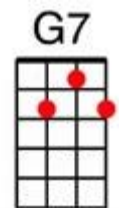

# Midnight Special - CCR

{single hits} (C\*) Well, you wake up in the (F\*) mornin'  
You hear the work bell (C\*) ring  
And they march you to the (G7\*) table  
You see the same old (C\*) thing (Cmaj7) (C7)  
Ain't no food upon the (F\*) table  
And no fork up in the (C\*) pan  
But you'd better not com-(G7\*) plain, boy  
You'll get in trouble with the (C\*) man (Cmaj7) (C7)

{strumming} Let the midnight (F) special, Shine the light on (C) me  
Let the midnight (G7) special, Shine the light on (C) me (Cmaj7) (C7)  
Let the midnight (F) special, Shine the light on (C) me  
Let the midnight (G7) special, Shine the ever-lovin' light on (C) me (Cmaj7)(C7)

Yonder come Miss (F) Rosie  
How in the world did you (C) know  
By the way she wears her (G7) apron  
And the clothes she (C) wore (Cmaj7) (C7)  
Umbrella on her (F) shoulder  
Piece of paper in her (C) hand  
She come to see the (G7) gov'nor  
She wanna free her (C) man (Cmaj7) (C7)

If you're ever in (F) Houston  
Ooh, you'd better do (C) right  
You'd better not (G7) gamble  
And you'd better not (C) fight (Cmaj7) (C7)  
Or the sheriff will (F) grab ya  
And the boys'll bring you (C) down  
The next thing you (G7) know, boy  
Ooh, you're prison-(C) bound (Cmaj7)(C7)