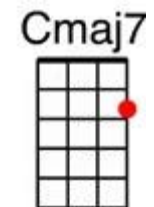

# Midnight Special - CCR

{single hits} (C\*) Well, you wake up in the (F\*) mornin'  
You hear the work bell (C\*) ring  
And they march you to the (G7\*) table  
You see the same old (C\*) thing (Cmaj7) (C7)  
Ain't no food upon the (F\*) table  
And no fork up in the (C\*) pan  
But you'd better not com-(G7\*) plain, boy  
You'll get in trouble with the (C\*) man (Cmaj7) (C7)

{strumming} Let the midnight (F) special, Shine the light on (C) me  
Let the midnight (G7) special, Shine the light on (C) me (Cmaj7) (C7)  
Let the midnight (F) special, Shine the light on (C) me  
Let the midnight (G7) special, Shine the ever-lovin' light on (C) me (Cmaj7)(C7)

Yonder come Miss (F) Rosie  
How in the world did you (C) know  
By the way she wears her (G7) apron  
And the clothes she (C) wore (Cmaj7) (C7)  
Umbrella on her (F) shoulder  
Piece of paper in her (C) hand  
She come to see the (G7) gov'nor  
She wanna free her (C) man (Cmaj7) (C7)

If you're ever in (F) Houston  
Ooh, you'd better do (C) right  
You'd better not (G7) gamble  
And you'd better not (C) fight (Cmaj7) (C7)  
Or the sheriff will (F) grab ya  
And the boys'll bring you (C) down  
The next thing you (G7) know, boy  
Ooh, you're prison-(C) bound (Cmaj7)(C7)