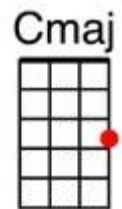

# Midnight Special - CCR

{single hits} (C\*) Well, you wake up in the (F\*) mornin'  
You hear the work bell (C\*) ring  
And they march you to the (G7\*) table  
You see the same old (C\*) thing (Cmaj7) (C7)  
Ain't no food upon the (F\*) table  
And no fork up in the (C\*) pan  
But you'd better not com-(G7\*) plain, boy  
You'll get in trouble with the (C\*) man (Cmaj7) (C7)

{strumming} Let the midnight (F) special, Shine the light on (C) me  
Let the midnight (G7) special, Shine the light on (C) me (Cmaj7) (C7)  
Let the midnight (F) special, Shine the light on (C) me  
Let the midnight (G7) special, Shine the ever-lovin' light on (C) me (Cmaj7)(C7)

Yonder come Miss (F) Rosie  
How in the world did you (C) know  
By the way she wears her (G7) apron  
And the clothes she (C) wore (Cmaj7) (C7)  
Umbrella on her (F) shoulder  
Piece of paper in her (C) hand  
She come to see the (G7) gov'nor  
She wanna free her (C) man (Cmaj7) (C7)