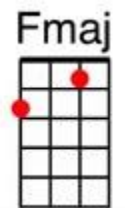

## Sweet Georgia Brown (1925)

[D7]No gal made has got a shade on Sweet Georgia Brown.  
[G7]Two left feet, but oh, so neat has Sweet Georgia Brown.  
[C7]They all sigh and wanna die for Sweet Georgia Brown,  
I'll tell you just [F]why, you know I don't [A7]lie

[D7]It's been said she knocks 'em dead when she lands in town.  
[G7]Since she came why it's a shame how she's cooled 'em down.  
[Dm]Fellas [A7]she can't get Must be [Dm]fellas [A7]she ain't met.  
[F]Georgia claimed her,  
[D7]Georgia named her,  
[G7]Sweet [C7]Georgia [F]Brown.

(Instrumental Verse)

D7]No gal made has got a shade on Sweet Georgia Brown.  
[G7]Two left feet, but oh, so neat has Sweet Georgia Brown.  
[C7]They all sigh and wanna die for Sweet Georgia Brown,  
I'll tell you just [F]why, you know I don't [A7]lie

(Slowly)It's [G7]Sweet [C7]Georgia [F]Brown.