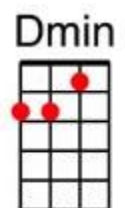

(Slowly)It's [G7]Sweet [C7]Georgia [F]Brown.