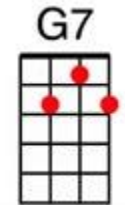

## Sweet Georgia Brown (1925)

[D7]No gal made has got a shade on Sweet Georgia Brown.  
[G7]Two left feet, but oh, so neat has Sweet Georgia Brown.  
[C7]They all sigh and wanna die for Sweet Georgia Brown,  
I'll tell you just [F]why, you know I don't [A7]lie

[D7]It's been said she knocks 'em dead when she lands in town.  
[G7]Since she came why it's a shame how she's cooled 'em down.  
[Dm]Fellas [A7]she can't get Must be [Dm]fellas [A7]she ain't met.  
[F]Georgia claimed her,  
[D7]Georgia named her,  
[G7]Sweet [C7]Georgia [F]Brown.

(Instrumental Verse)

D7]No gal made has got a shade on Sweet Georgia Brown.  
[G7]Two left feet, but oh, so neat has Sweet Georgia Brown.  
[C7]They all sigh and wanna die for Sweet Georgia Brown,  
I'll tell you just [F]why, you know I don't [A7]lie

(Slowly)It's [G7]Sweet [C7]Georgia [F]Brown.