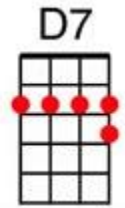

## Sweet Georgia Brown (1925)

[D7]No gal made has got a shade on Sweet Georgia Brown.  
[G7]Two left feet, but oh, so neat has Sweet Georgia Brown.  
[C7]They all sigh and wanna die for Sweet Georgia Brown,  
I'll tell you just [F]why, you know I don't [A7]lie

[D7]It's been said she knocks 'em dead when she lands in town.  
[G7]Since she came why it's a shame how she's cooled 'em down.  
[Dm]Fellas [A7]she can't get Must be [Dm]fellas [A7]she ain't met.  
[F]Georgia claimed her,  
[D7]Georgia named her,  
[G7]Sweet [C7]Georgia [F]Brown.

(Instrumental Verse)

D7]No gal made has got a shade on Sweet Georgia Brown.  
[G7]Two left feet, but oh, so neat has Sweet Georgia Brown.  
[C7]They all sigh and wanna die for Sweet Georgia Brown,  
I'll tell you just [F]why, you know I don't [A7]lie

(Slowly)It's [G7]Sweet [C7]Georgia [F]Brown.