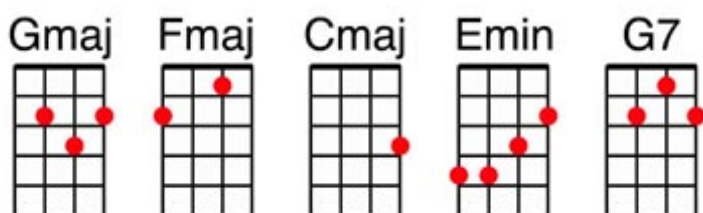

I Feel Fine – The Beatles

Intro single strum on each (G)... (F)... (C)... (C)...

(C)Baby's good to me you know,
She's happy as can be you know,
She (G)said so
I'm in love with (F)her and I feel (C)fine
(C)Baby says she's mine you know,
She tells me all the time you know,
She (G)said so
I'm in love with (F)her and I feel (C)fine

(C)I'm so (Em)glad that (F)she's my little (G7)girl
(C)She's so (Em)glad, she's (F)telling all the (G7)world

That her (C)baby buys her things you know.
He buys her diamond rings you know,
She (G)said so
She's in love with (F)me and I feel (C)fine,

Break: (C) (C) (G) – (G) (F) (C) (C)

(C)Baby says she's mine you know,
She tells me all the time you know,
She (G)said so
I'm in love with (F)her and I feel (C)fine

(C)I'm so (Em)glad that (F)she's my little (G7)girl
(C)She's so (Em)glad, she's (F)telling all the (G7)world

All My Loving

Beatles

Hear this song at: <http://www.youtube.com/watch?v=gWvurnpKjE4>

From: Richard G's Ukulele Songbook www.scorpex.net/Uke

Intro: [C] [G] [C]

Close your [Dm] eyes and I'll [G7] kiss you

To [C]morrow I'll [Am] miss you