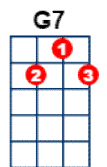

(Play single strums on the beat for these next two lines)

[G]* Eight [G]* days a [G]* week [G]* I [Am]* love [Am]* you
[D7]* Eight [D7]* days a [D7]* week [D7]*
is [F] not enough to [G7] show I care