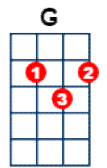

Eight Days a Week

The Beatles

The Beatles: <https://www.youtube.com/watch?v=VadngOGKIP0> Capo on 2nd fret

Intro : [C] [D7] [F] [C]

[C] Ooh I need your [D7] love babe [F] guess you know it's [C] true
[C] Hope you need my [D7] love babe [F] just like I need [C] you
[Am] Hold me [F] love me [Am] hold me [D7] love me
[C] Ain't got nothing but [D7] love babe [F] eight days a [C] week

[C] Love you every [D7] day girl [F] always on my [C] mind
[C] One thing I can [D7] say girl [F] love you all the [C] time
[Am] Hold me [F] love me [Am] hold me [D7] love me
[C] Ain't got nothing but [D7] love babe [F] eight days a [C] week

(Play single strums on the beat for these next two lines)

[G]* Eight [G]* days a [G]* week [G]* I [Am]* love [Am]* you
[D7]* Eight [D7]* days a [D7]* week [D7]*
is [F] not enough to [G7] show I care

[C] Ooh I need your [D7] love babe [F] guess you know it's [C] true
[C] Hope you need my [D7] love babe [F] just like I need [C] you
[Am] Hold me [F] love me [Am] hold me [D7] love me
[C] Ain't got nothing but [D7] love babe [F] eight days a [C] week

(Play single strums on the beat for these next two lines)

[G]* Eight [G]* days a [G]* week [G]* I [Am]* love [Am]* you
[D7]* Eight [D7]* days a [D7]* week [D7]*
is [F] not enough to [G7] show I care

[C] Love you every [D7] day girl [F] always on my [C] mind
[C] One thing I can [D7] say girl [F] love you all the [C] time
[Am] Hold me [F] love me [Am] hold me [D7] love me
[C] Ain't got nothing but [D7] love babe [F] eight days a [C] week
[F] Eight days a [C] week [F] eight days a [C] week

[C] [D7] [F] [C]

Underlined D7 can be played as D9 if you wish ☐☐