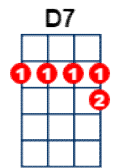

# Eight Days a Week

The Beatles

The Beatles: <https://www.youtube.com/watch?v=VadngOGKIP0> Capo on 2nd fret

Intro : [C] [D7] [F] [C]

[C] Ooh I need your [D7] love babe [F] guess you know it's [C] true  
 [C] Hope you need my [D7] love babe [F] just like I need [C] you  
 [Am] Hold me [F] love me [Am] hold me [D7] love me  
 [C] Ain't got nothing but [D7] love babe [F] eight days a [C] week

[C] Love you every [D7] day girl [F] always on my [C] mind  
 [C] One thing I can [D7] say girl [F] love you all the [C] time  
 [Am] Hold me [F] love me [Am] hold me [D7] love me  
 [C] Ain't got nothing but [D7] love babe [F] eight days a [C] week

(Play single strums on the beat for these next two lines)

[G]\* Eight [G]\* days a [G]\* week [G]\* I [Am]\* love [Am]\* you  
 [D7]\* Eight [D7]\* days a [D7]\* week [D7]\*  
 is [F] not enough to [G7] show I care