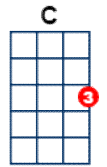

# Eight Days a Week

The Beatles

The Beatles: <https://www.youtube.com/watch?v=VadngOGKIP0> Capo on 2nd fret

Intro : [C] [D7] [F] [C]

[C] Ooh I need your [D7] love babe [F] guess you know it's [C] true  
 [C] Hope you need my [D7] love babe [F] just like I need [C] you  
 [Am] Hold me [F] love me [Am] hold me [D7] love me  
 [C] Ain't got nothing but [D7] love babe [F] eight days a [C] week

[C] Love you every [D7] day girl [F] always on my [C] mind  
 [C] One thing I can [D7] say girl [F] love you all the [C] time  
 [Am] Hold me [F] love me [Am] hold me [D7] love me  
 [C] Ain't got nothing but [D7] love babe [F] eight days a [C] week

(Play single strums on the beat for these next two lines)

[G]\* Eight [G]\* days a [G]\* week [G]\* I [Am]\* love [Am]\* you  
 [D7]\* Eight [D7]\* days a [D7]\* week [D7]\*  
 is [F] not enough to [G7] show I care