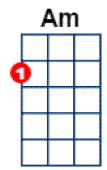

# Eight Days a Week

The Beatles

The Beatles: <https://www.youtube.com/watch?v=VadngOGKIP0> Capo on 2nd fret

Intro : [C] [D7] [F] [C]

[C] Ooh I need your [D7] love babe [F] guess you know it's [C] true  
 [C] Hope you need my [D7] love babe [F] just like I need [C] you  
 [Am] Hold me [F] love me [Am] hold me [D7] love me  
 [C] Ain't got nothing but [D7] love babe [F] eight days a [C] week

[C] Love you every [D7] day girl [F] always on my [C] mind  
 [C] One thing I can [D7] say girl [F] love you all the [C] time  
 [Am] Hold me [F] love me [Am] hold me [D7] love me  
 [C] Ain't got nothing but [D7] love babe [F] eight days a [C] week

(Play single strums on the beat for these next two lines)

[G]\* Eight [G]\* days a [G]\* week [G]\* I [Am]\* love [Am]\* you  
 [D7]\* Eight [D7]\* days a [D7]\* week [D7]\*  
 is [F] not enough to [G7] show I care