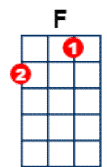

# Eight Days a Week

The Beatles

The Beatles: <https://www.youtube.com/watch?v=VadngOGKIP0> Capo on 2nd fret

Intro : [C] [D7] [F] [C]

[C] Ooh I need your [D7] love babe [F] guess you know it's [C] true  
 [C] Hope you need my [D7] love babe [F] just like I need [C] you  
 [Am] Hold me [F] love me [Am] hold me [D7] love me  
 [C] Ain't got nothing but [D7] love babe [F] eight days a [C] week

[C] Love you every [D7] day girl [F] always on my [C] mind  
 [C] One thing I can [D7] say girl [F] love you all the [C] time  
 [Am] Hold me [F] love me [Am] hold me [D7] love me  
 [C] Ain't got nothing but [D7] love babe [F] eight days a [C] week

(Play single strums on the beat for these next two lines)

[G]\* Eight [G]\* days a [G]\* week [G]\* I [Am]\* love [Am]\* you  
 [D7]\* Eight [D7]\* days a [D7]\* week [D7]\*  
 is [F] not enough to [G7] show I care