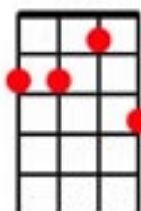

Born To Be Wild Steppenwolf

Intro: [D].....[C][Cmaj7][C] x 4

[Dm] Get your motor runnin' [Dm7] (upstrokes)

[Dm] Head out on the highway [Dm7] (upstrokes)

[Dm] Lookin' for adventure [Dm7] (upstrokes)

In what [Dm] ever comes our way [Dm7] (upstrokes)

Like a [D] true nature's child we were [F] born born to be wild

We could [G] climb so high[F*] I never wanna [D*] die

[D] Born to be [C] wild [Cmaj7][C] [D][C][Cmaj7][C]

[D] Born to be [C] wild [Cmaj7][C] [D][C][Cmaj7][C]

[F] Take the [G] world in a [D] love embrace

[F] Fire [G] all of the [D] guns at once and [F*] explode [G*]into [D*] space

Like a [D] true nature's child we were [F] born, born to be wild

We could [G] climb so high [F] I never wanna [D] die

[D] Born to be [C] wild [Cmaj7][C] [D][C][Cmaj7][C]

[D] Born to be [C] wild [Cmaj7][C] [D][C][Cmaj7][C] [D]

Dmaj

Cmaj

Cmaj7

Dmin

Dm7

Fmaj