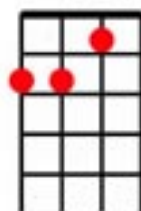

Born To Be Wild Steppenwolf

Intro: [D].....[C][Cmaj7][C] x 4

[Dm] Get your motor runnin' [Dm7] (upstrokes)

[Dm] Head out on the highway [Dm7] (upstrokes)

[Dm] Lookin' for adventure [Dm7] (upstrokes)

In what [Dm] ever comes our way [Dm7] (upstrokes)

Like a [D] true nature's child we were [F] born born to be wild

We could [G] climb so high[F*] I never wanna [D*] die

[D] Born to be [C] wild [Cmaj7][C] [D][C][Cmaj7][C]

[D] Born to be [C] wild [Cmaj7][C] [D][C][Cmaj7][C]

[F] Take the [G] world in a [D] love embrace

[F] Fire [G] all of the [D] guns at once and [F*] explode [G*]into [D*] space

Like a [D] true nature's child we were [F] born, born to be wild

We could [G] climb so high [F] I never wanna [D] die

[D] Born to be [C] wild [Cmaj7][C] [D][C][Cmaj7][C]

[D] Born to be [C] wild [Cmaj7][C] [D][C][Cmaj7][C] [D]

Dmaj

Cmaj

Cmaj7

Dmin

Dm7

Fmaj