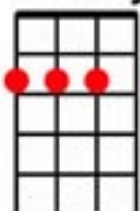

[Dm] Head out on the highway [Dm7] (upstrokes)

[Dm] Lookin' for adventure [Dm7] (upstrokes)

In what [Dm] ever comes our way [Dm7] (upstrokes)

[F] Yeah [G] darlin' gonna [D] make it happen

[F] Take the [G] world in a [D] love embrace

[F] Fire [G] all of the [D] guns at once and [F*] explode [G*]into [D*] space

[Dm] I like smoke and lightnin' [Dm7]

[Dm] Heavy metal thunder [Dm7]

[Dm] Wrestlin' with the wind [Dm7]

And the [Dm] feelin' that I'm under [Dm7]

[F] Yeah [G] darlin' gonna [D] make it happen

[F] Take the [G] world in a [D] love embrace

[F] Fire [G] all of the [D] guns at once and [F*] explode [G*]into [D*] space

Like a [D] true nature's child we were [F] born born to be wild

We could [G] climb so high[F*] I never wanna [D*] die

[D] Born to be [C] wild [Cmaj7][C] [D][C][Cmaj7][C]

[D] Born to be [C] wild [Cmaj7][C] [D][C][Cmaj7][C]

[Dm] Get your motor runnin' [Dm7] (upstrokes)

[Dm] Head out on the highway [Dm7] (upstrokes)

[Dm] Lookin' for adventure [Dm7] (upstrokes)

In what [Dm] ever comes our way [Dm7] (upstrokes)

[F] Yeah [G] darlin' gonna [D] make it happen

[F] Take the [G] world in a [D] love embrace

[F] Fire [G] all of the [D] guns at once and [F*] explode [G*]into [D*] space

Like a [D] true nature's child we were [F] born, born to be wild

We could [G] climb so high [F] I never wanna [D] die

[D] Born to be [C] wild [Cmaj7][C] [D][C][Cmaj7][C]

[D] Born to be [C] wild [Cmaj7][C] [D][C][Cmaj7][C] [D]

Dmaj