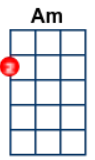

Take it Easy - Eagles

artist:Eagles writer:Jackson Browne and Glenn Frey

Eagles: https://www.youtube.com/watch?v=tSJ8tXO_IjA

[G]
Well I'm a-[G]runnin' down the road try'n to loosen my load
I've got seven women [D] on my [C] mind
[G] Four that wanna own me [D] two that wanna stone me
[C] One says she's a friend of [G] mine

Take it [Em] eaaa-[D]sy, take it [C] eaaa-[G]sy
Don't let the [Am] sound of your own [C] wheels drive you [Em] cra[D]zy
Lighten [C] up while you still [G] can
Don't even [C] try to under[G]stand
Just find a [Am] place to make your [C] stand and take it [G] easy

Well I'm a-[G]standing on a corner in Winslow, Arizona
Such a fine [D] sight to [C] see
It's a [G] girl my Lord in a [D] flat-bed Ford
Slowin' [C] down to take a look at [G] me
Come on [Em] ba-[G]by, don't say [C] may-[G]be
I gotta [Am] know if your sweet [C] love is gonna [Em] save [D] me
We may [C] lose and we may [G] win
Though we may [C] never be here a[G]gain
So open [Am] up I'm climbin' [C] in, so take it ea[G]sy

Well I'm a [G] runnin' down the road tryin' to loosen my load
Got a world of trouble [D] on my [C] mind
[G] Lookin' for a lover who [D] won't blow my cover
[C] She's so hard to [G] find

Take it [Em] eaaa-[D]sy, take it [C] eaaa-[G]sy
Don't let the [Am] sound of your own [C] wheels drive you
[Em] cra[D]zy
Come on [C] ba[G]by
Don't say [C] may[G]be
I gotta [Am] know if your sweet [C] love is gonna [G] save me[C]